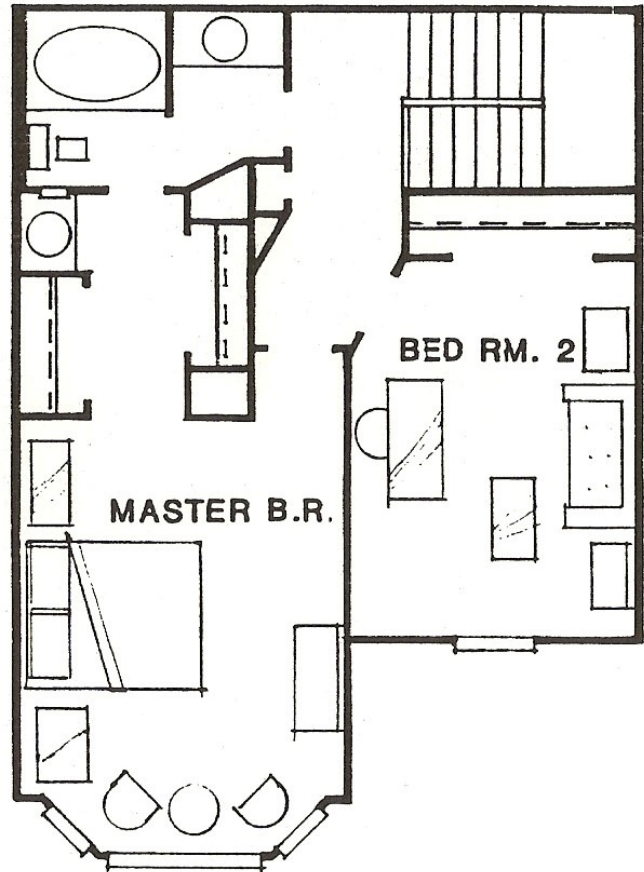

# St. Charles

---

Huge bay windows bathe the formal living room and master bedroom with light. A courtyard entrance opens to a living room with high ceilings defined by crown molding whose focal point is the wood burning fireplace with a traditional old style mantle. The kitchen has rich oak cabinets. Adjacent is the ½ bath and storage. The two-story stairwell illuminated by a beveled cut-glass light fixture leads to two bedrooms upstairs. A mirrored door corridor leads to the upstairs bath which has a spacious oval Roman tub and cultured marble vanities.

**First Floor**

**Second Floor**