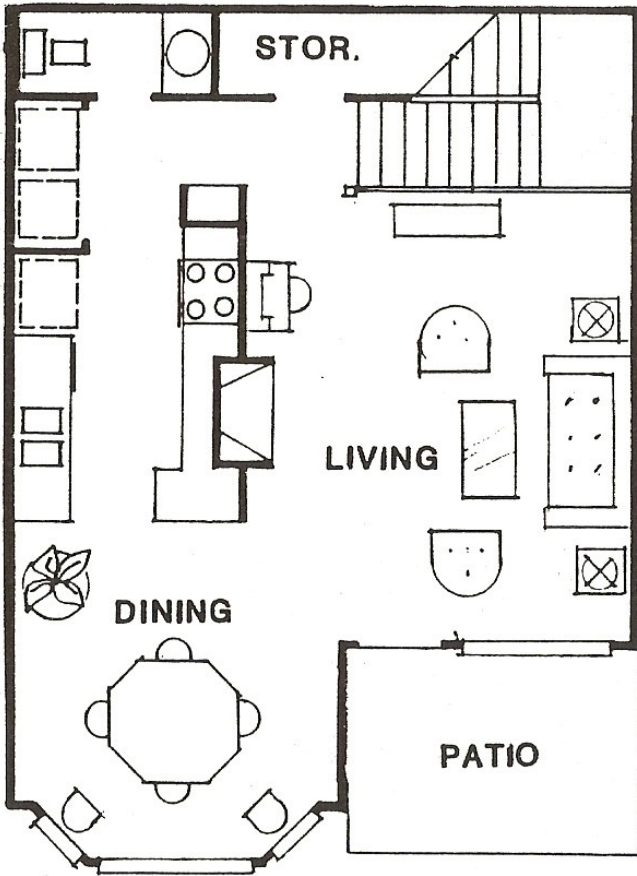

# St. Charles

---

Huge bay windows bathe the formal living room and master bedroom with light. A courtyard entrance opens to a living room with high ceilings defined by crown molding whose focal point is the wood burning fireplace with a traditional old style mantle. The kitchen has rich oak cabinets. Adjacent is the ½ bath and storage. The two-story stairwell illuminated by a beveled cut-glass light fixture leads to two bedrooms upstairs. A mirrored door corridor leads to the upstairs bath which has a spacious oval Roman tub and cultured marble vanities.

**First Floor**

**Second Floor**